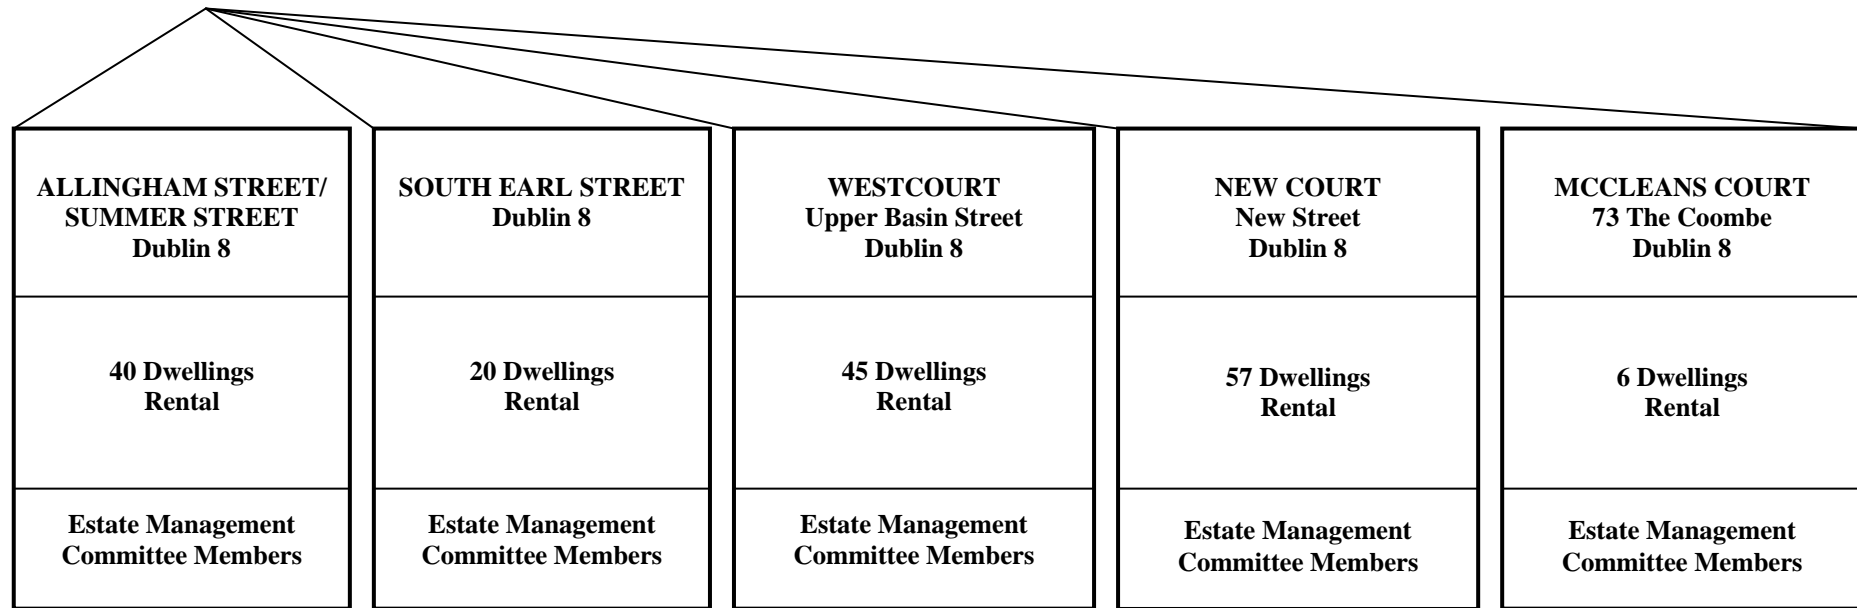

DUBLIN SOUTH CITY CO-OPERATIVE HOUSING SOCIETY LTD.

MEMBER / RESIDENTS

AFFILIATED TO:- NATIONAL ASSOCIATION OF BUILDING CO-OPERATIVES (NABCO)